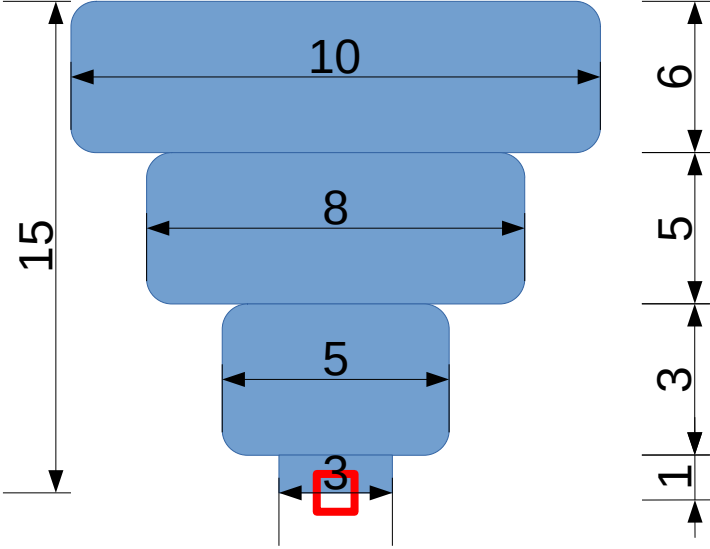

Leg

□ Origin