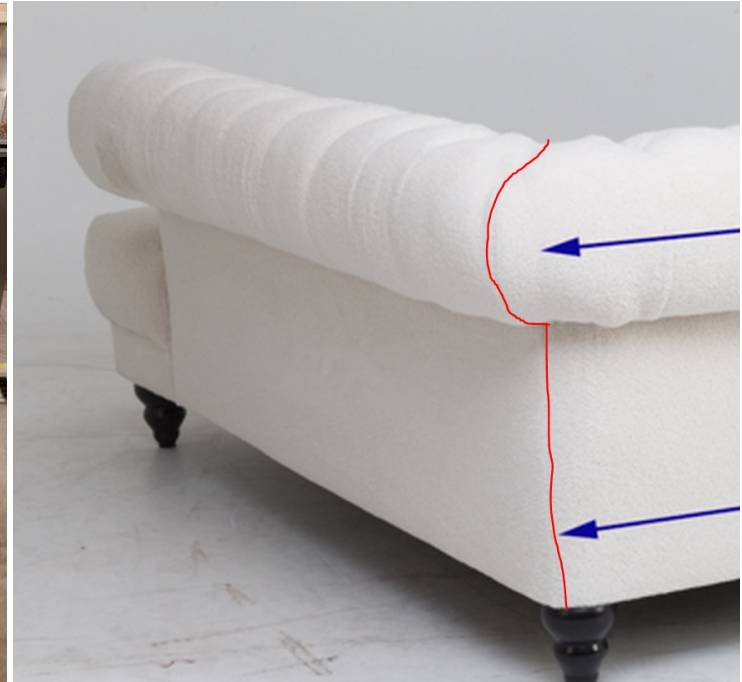

Armrests, side parts and legs in this document are scetched according to originals and can used as help.

Patchsize Cover: 15x15 cm

Patchsize Wood: 50x50 cm

Origin Left, back, lower corner

Origin Leg: middle, bottom

The price list overall hights are not consistent. The used couch hight is 77cm.

The image of the sofa and chaiselongue combination has a wrong armrest image. All armrests look like this:

Separation Armrests

Leg

□ Origin

Armrest

Front

Side Left

Couches Front

Couches Side

Ecke mit Ottomane rechts
Ecke mit Ottomane links