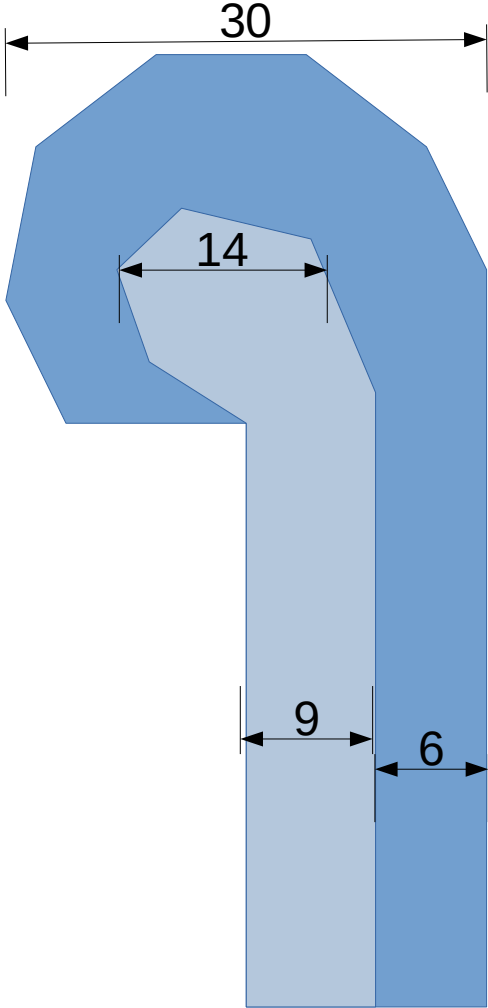

Armrests, side parts and legs in this document are scetched according to originals and can used as help.

Patchsize Cover: 15x15 cm

Patchsize Wood: 50x50 cm

Origin Left, back, lower corner

Origin Leg: middle, bottom

The price list overall hights are not consistent. The used couch hight is 77cm.

The image of the sofa and chaiselongue combination has a wrong armrest image. All armrests look like this:

Separation Armrests

Leg

□ Origin

Armrest

Front

Side Left

Couches Front

Couches Side

Ecke mit Ottomane rechts
Ecke mit Ottomane links