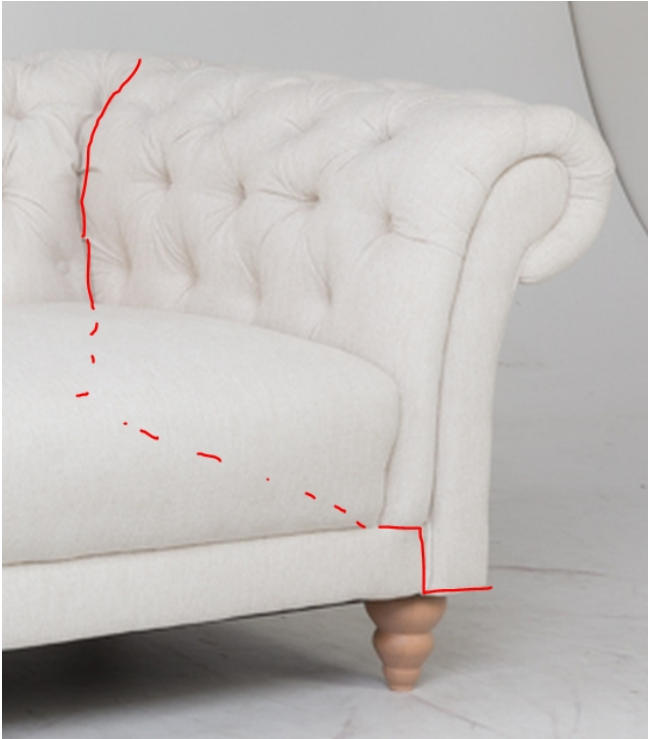

Armrests, side parts and legs in this document are scetched according to originals and can used as help.

Patchsize Cover: 15x15 cm

Patchsize Wood: 50x50 cm

Origin Left, back, lower corner

Origin Leg: middle, bottom

The price list overall hights are not consistent. The used couch hight is 77cm.

The image of the sofa and chaiselongue combination has a wrong armrest image. All armrests look like this:

Separation Armrests

Leg

□ Origin

Armrest

Front

Side Left

Couches Front

Couches Side

Ecke mit Ottomane rechts
Ecke mit Ottomane links