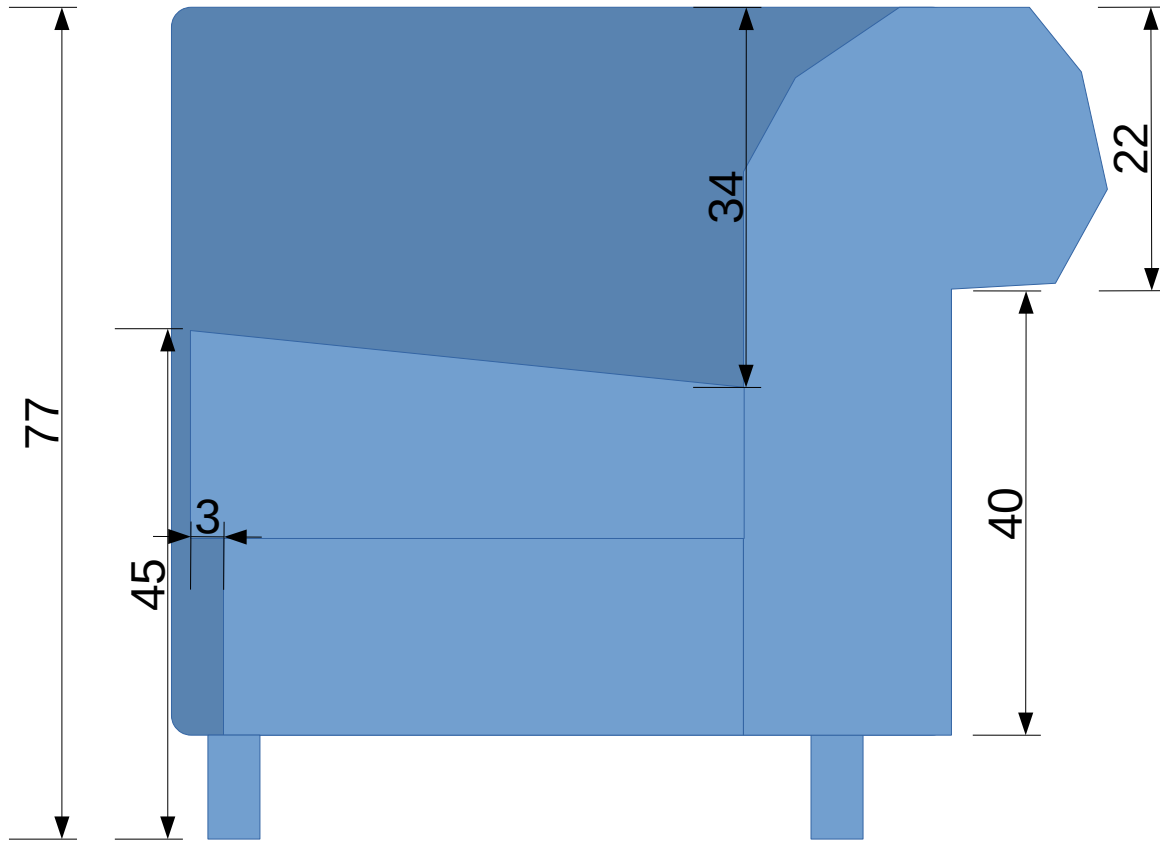

Armrests, side parts and legs in this document are scetched according to originals and can used as help.

Patchsize Cover: 15x15 cm

Patchsize Wood: 50x50 cm

Origin Left, back, lower corner

Origin Leg: middle, bottom

The price list overall hights are not consistent. The used couch hight is 77cm.

The image of the sofa and chaiselongue combination has a wrong armrest image. All armrests look like this:

Separation Armrests

Leg

□ Origin

Armrest

Front

Side Left

Couches Front

Couches Side

Ecke mit Ottomane rechts
Ecke mit Ottomane links