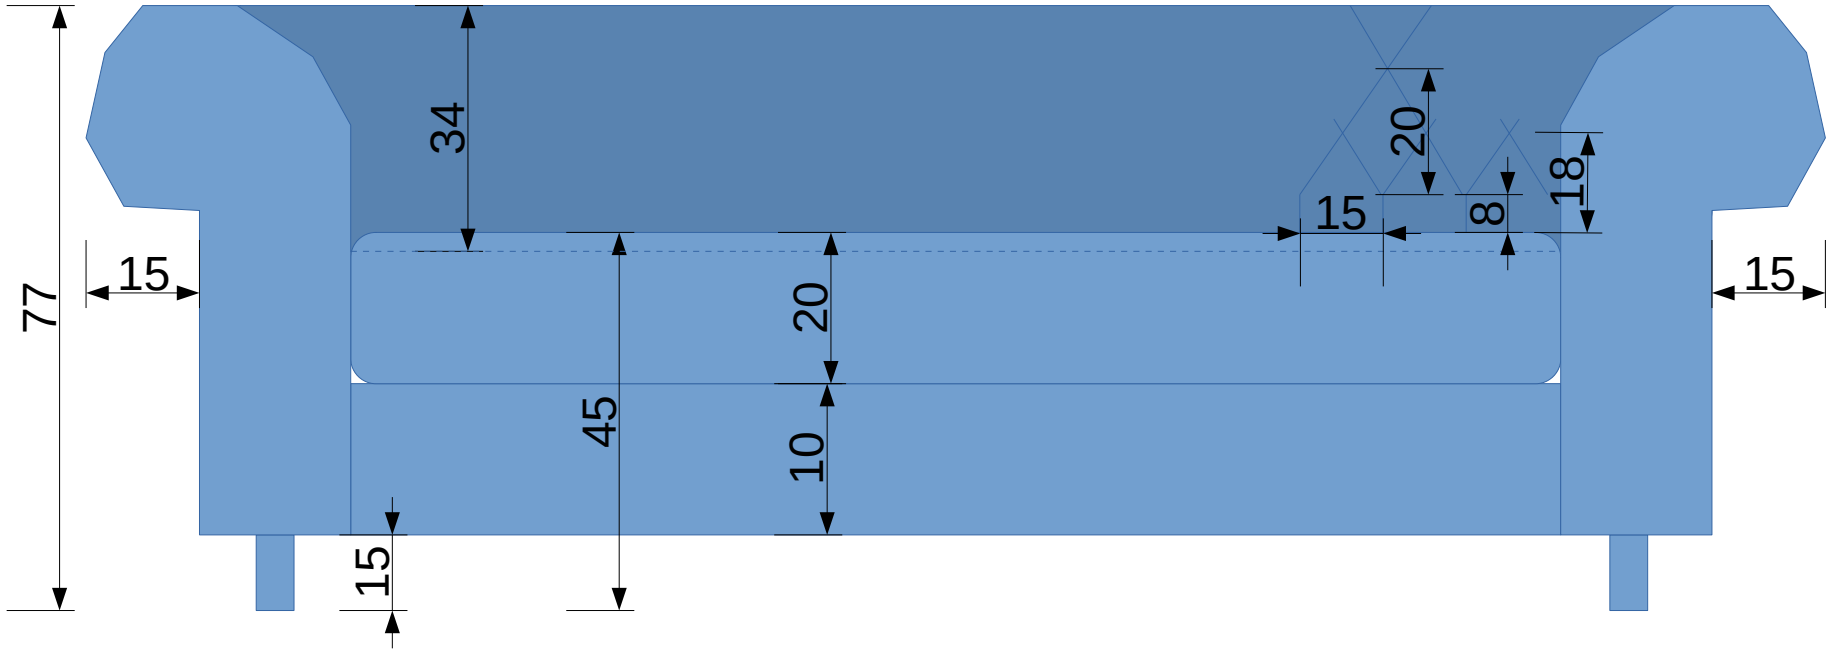

Armrests, side parts and legs in this document are scetched according to originals and can used as help.

Patchsize Cover: 15x15 cm

Patchsize Wood: 50x50 cm

Origin Left, back, lower corner

Origin Leg: middle, bottom

Leg

□ Origin

Armrest

Front

Side Left

Couches Front

Couches Side

Ecke mit Ottomane rechts
Ecke mit Ottomane links

Megasofa

Sofa 3 Sitzig

Sessel

Hocker

Top View

Side View