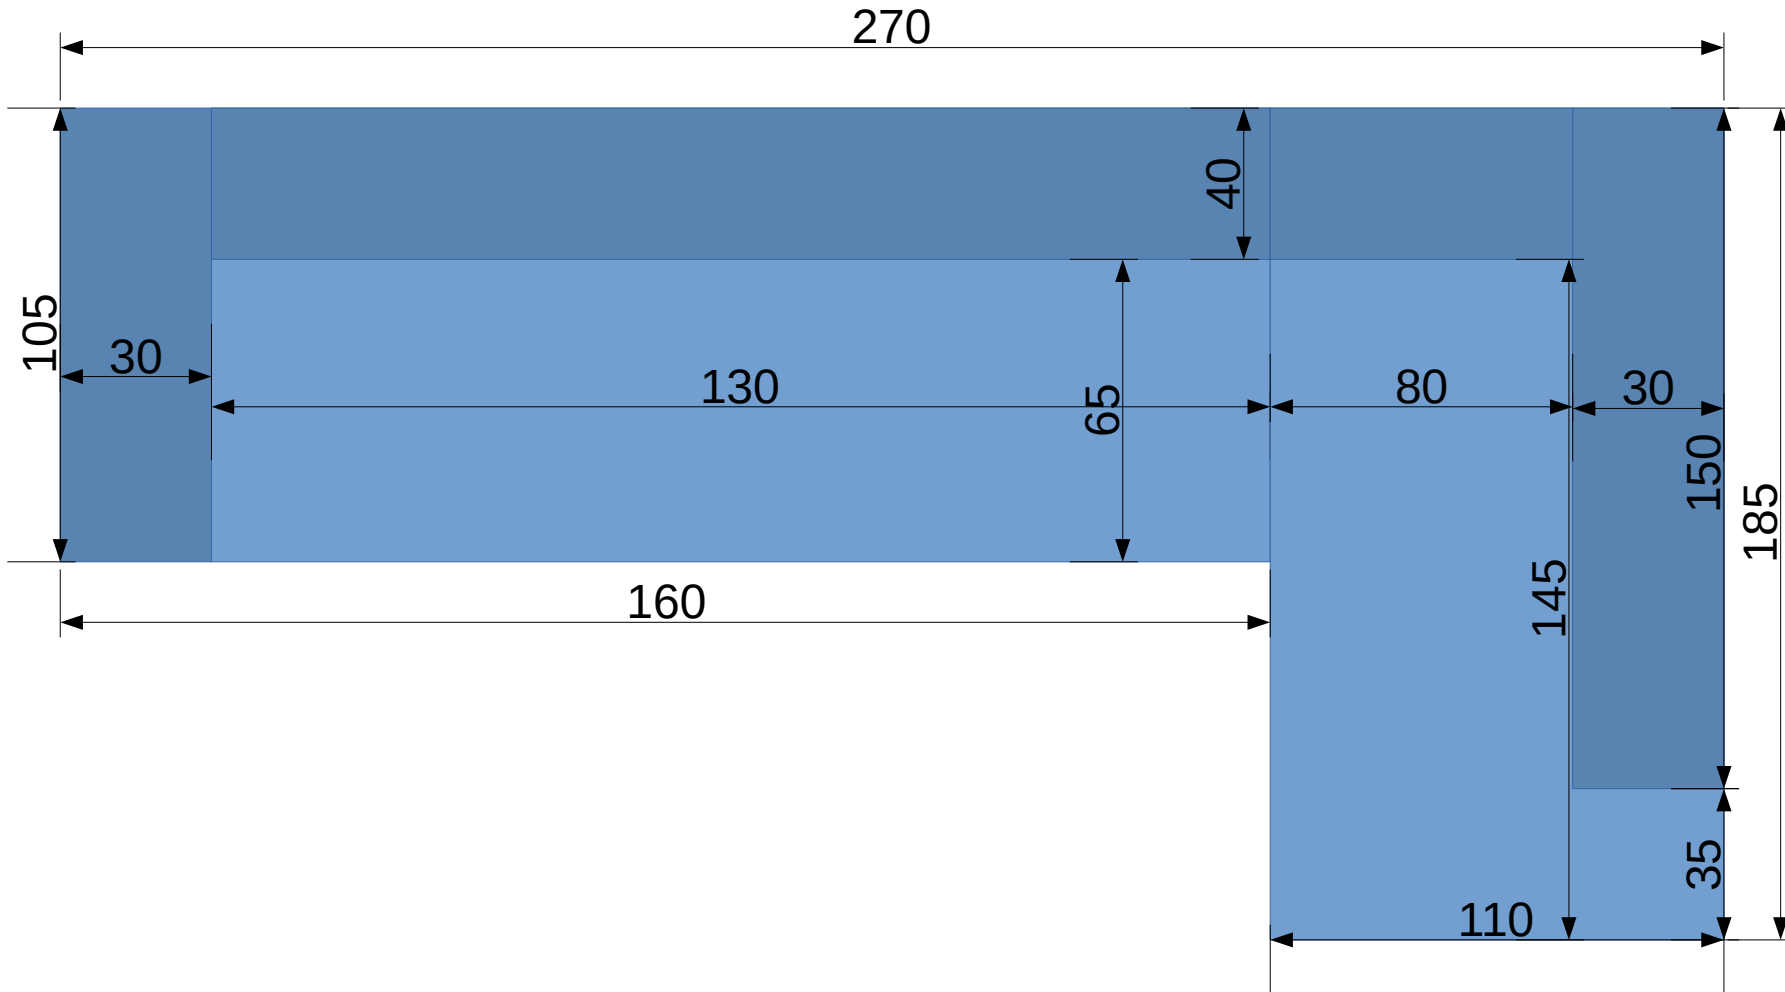

Armrests, side parts and legs in this document are scetched according to originals and can used as help.

Patchsize Cover: 15x15 cm

Patchsize Wood: 50x50 cm

Origin Left, back, lower corner

Origin Leg: middle, bottom

The price list overall hights are not consistent. The used couch hight is 77cm.

The image of the sofa and chaiselongue combination has a wrong armrest image. All armrests look like this:

Separation Armrests

Leg

□ Origin

Armrest

Front

Side Left

Couches Front

Couches Side

Ecke mit Ottomane rechts
Ecke mit Ottomane links