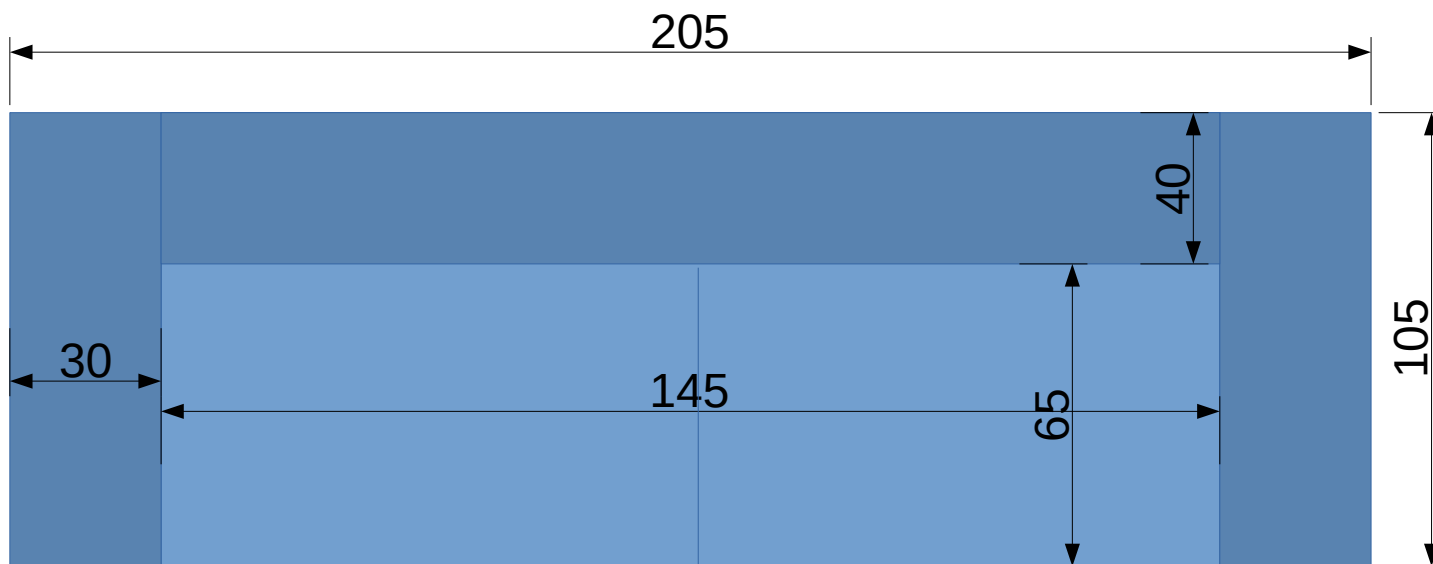

Sofa 3 Sitzig